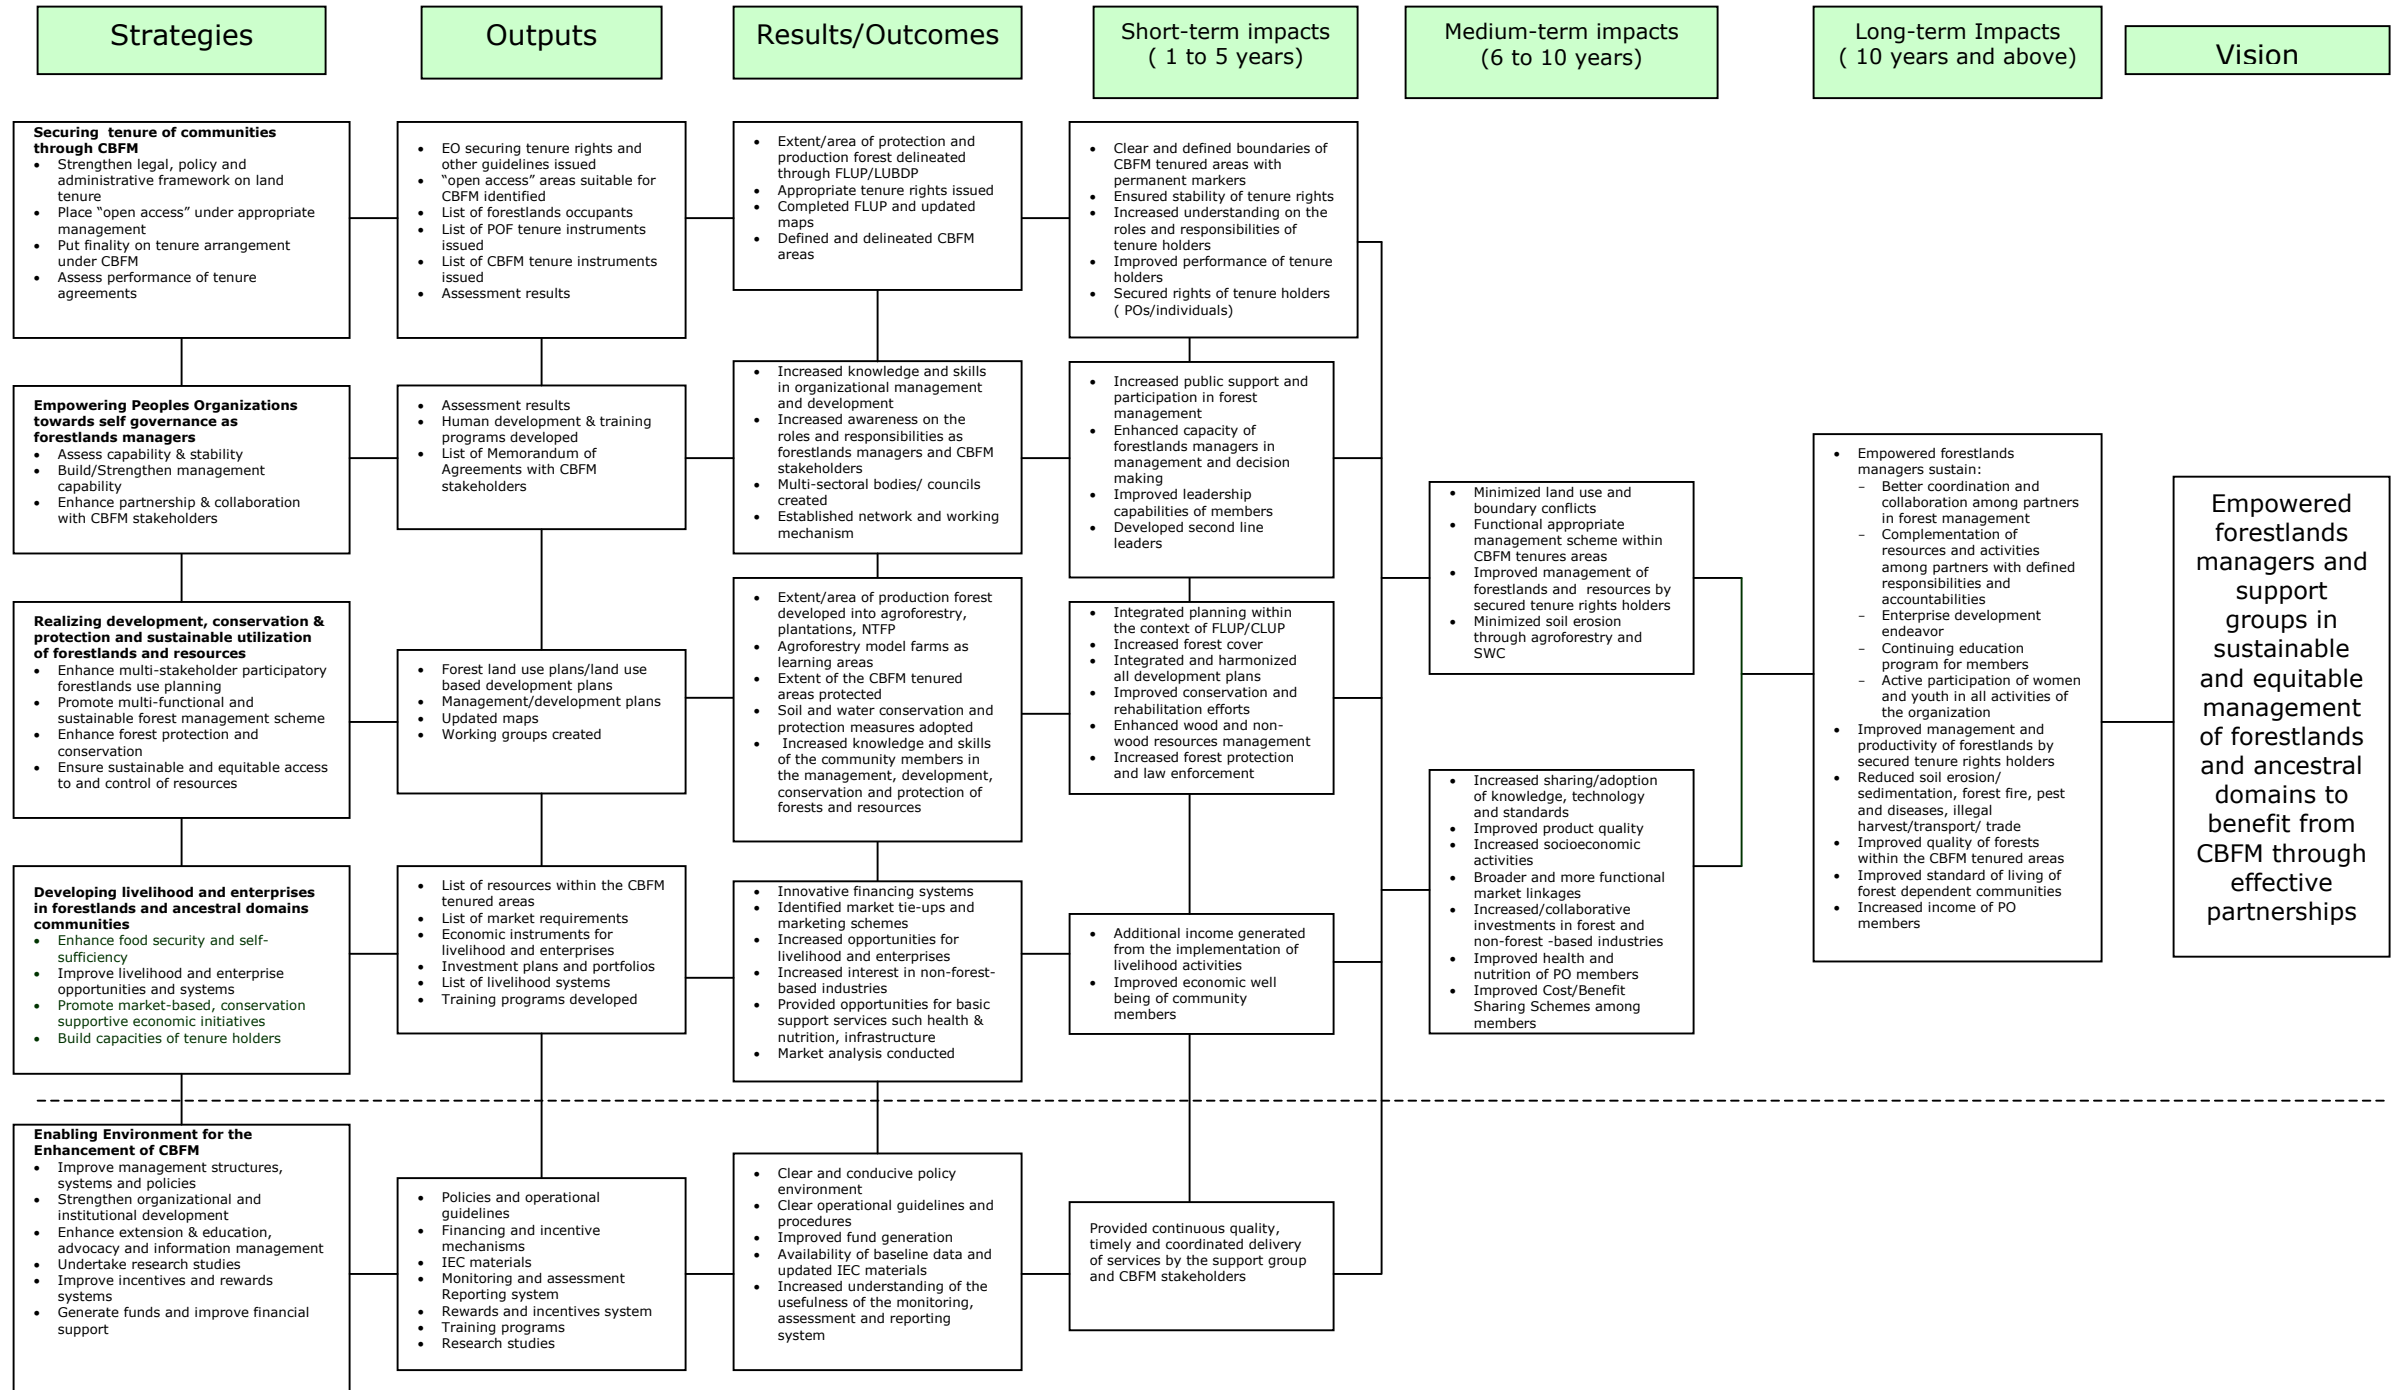

COMMUNITY BASED FOREST MANAGEMENT LOGIC MODEL

Empowered forestlands managers and support groups in sustainable management of forestlands and ancestral domains to benefit from CBFM through effective partnerships